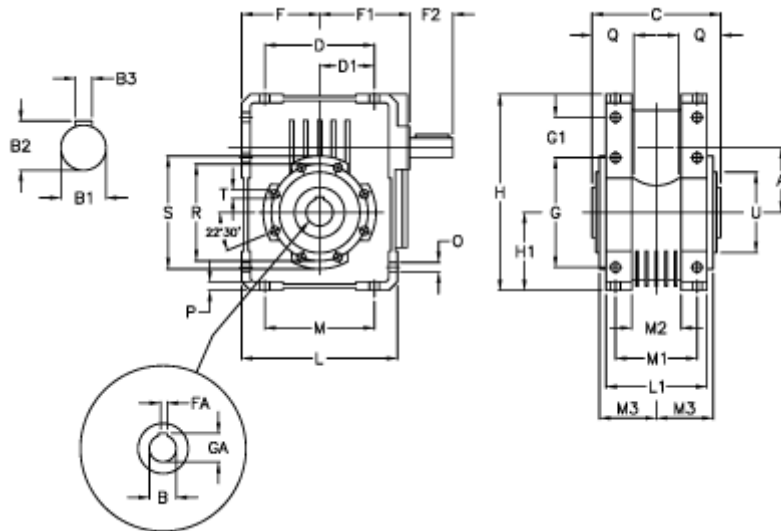

Article number: 3922075020700

Description: Worm gear with solid input shaft
W 75U-20-HS unassembled

Measures

| | | | |
|-----------|---------------------------|-----------|-----------|
| A = 75.00 | Description = W 75U-xx-HS | H = 220.5 | O = 10.5 |
| B = 30 | F = 87.0 | H1 = 87.0 | P = 9 |
| B1 = 19 | F1 = 124.5 | L = 174 | Q = 40 |
| B2 = 21.5 | F2 = 40 | L1 = 104 | R = 110 |
| B3 = 6 | FA = 8 | M = 126 | S = 125 |
| C = 127 | G = 126 | M1 = 82 | T = M8x14 |
| D = 109.5 | G1 = 46.5 | M2 = 44 | U = 90 |
| D1 = 46.5 | GA = 33.3 | M3 = 58.5 | |